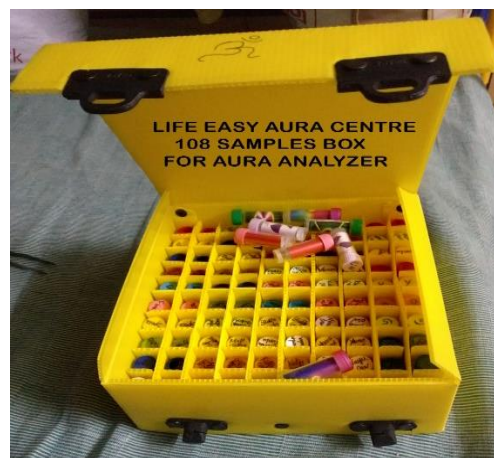

Sample Box of 108 samples
with 9 Planets samples, 8
Directions samples, 7
Chakras samples, 7 Vibgyor
colors samples,
PanchaMahaBhootas
Samples, +ve, I.R, U.V,
D,Love ..etc Samples

Rs.3,000/-

Srinivas Suman (Consultant & Co-ordinator) , Hyderabad
c/o Life Easy Aura Centre, 2-2-1109/3/1 , Maa Sai Nivas, G1, Kowluru Arcade, Bagh Amberpet, Hyderabad -500013.
Cell: 7207845627 / 7396134001 (whatsapp no.)
E-mail: srinivaassuman@gmail.com